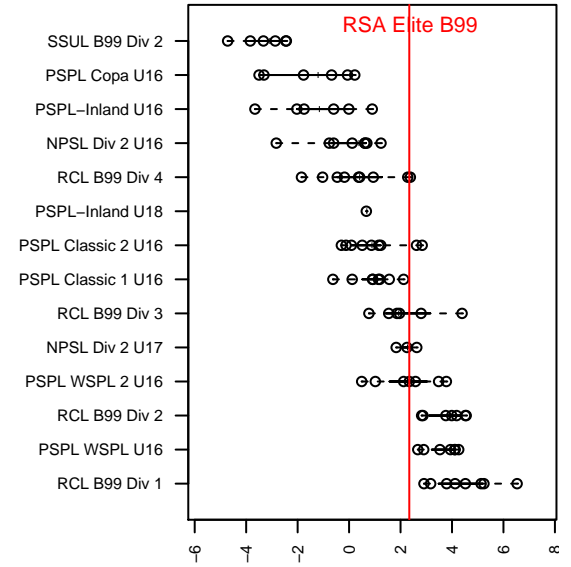

**attack and defense rating
relative to others at age
and all opponents in last 13 months**