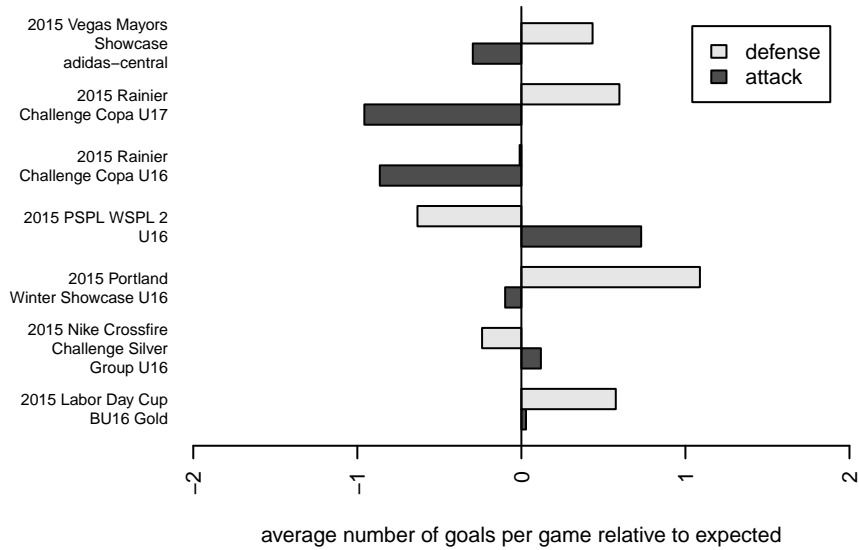

Performance relative to 13 month average