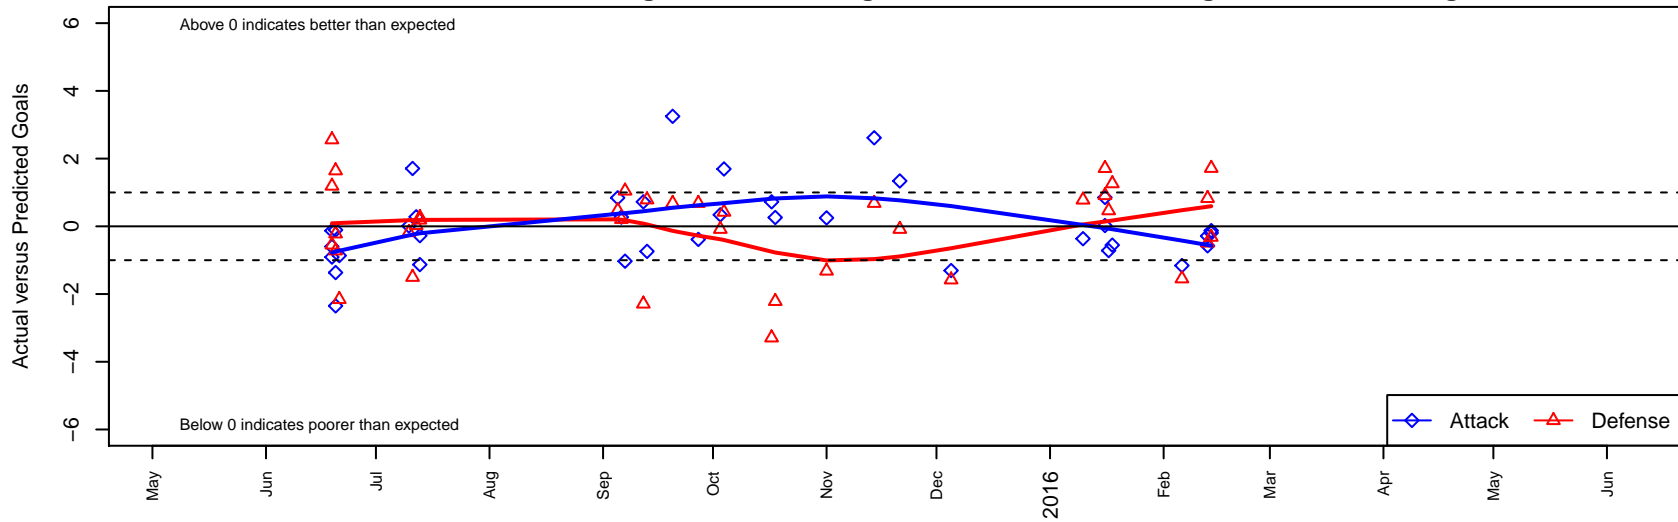

RSA Elite B99

RSA Elite
 Puyallup, WA
 B99 total strength=1484
 attack=11.41 defense=10.01
 fall league = PSPL WSPL 2 U16
 notes= Richards 2013-5

alt names used:
 RSA Elite B99 Richards
 RSA ELITE B99-RICHARDS (WA)
 RSA Elite Richards B99
 RSA Elite BU16-Richards
 RSA Elite B99-Richards
 RSA ELITE B99-RICHARDS (WA)

RSA Elite B99
 Dots are actual minus expected GF (blue circles) and GA (red triangles).
 Blue line is smoothed change in attack strength. Red is smoothed change in defense strength.

**attack and defense variance (black dot)
relative to other teams
and top 10 in region**